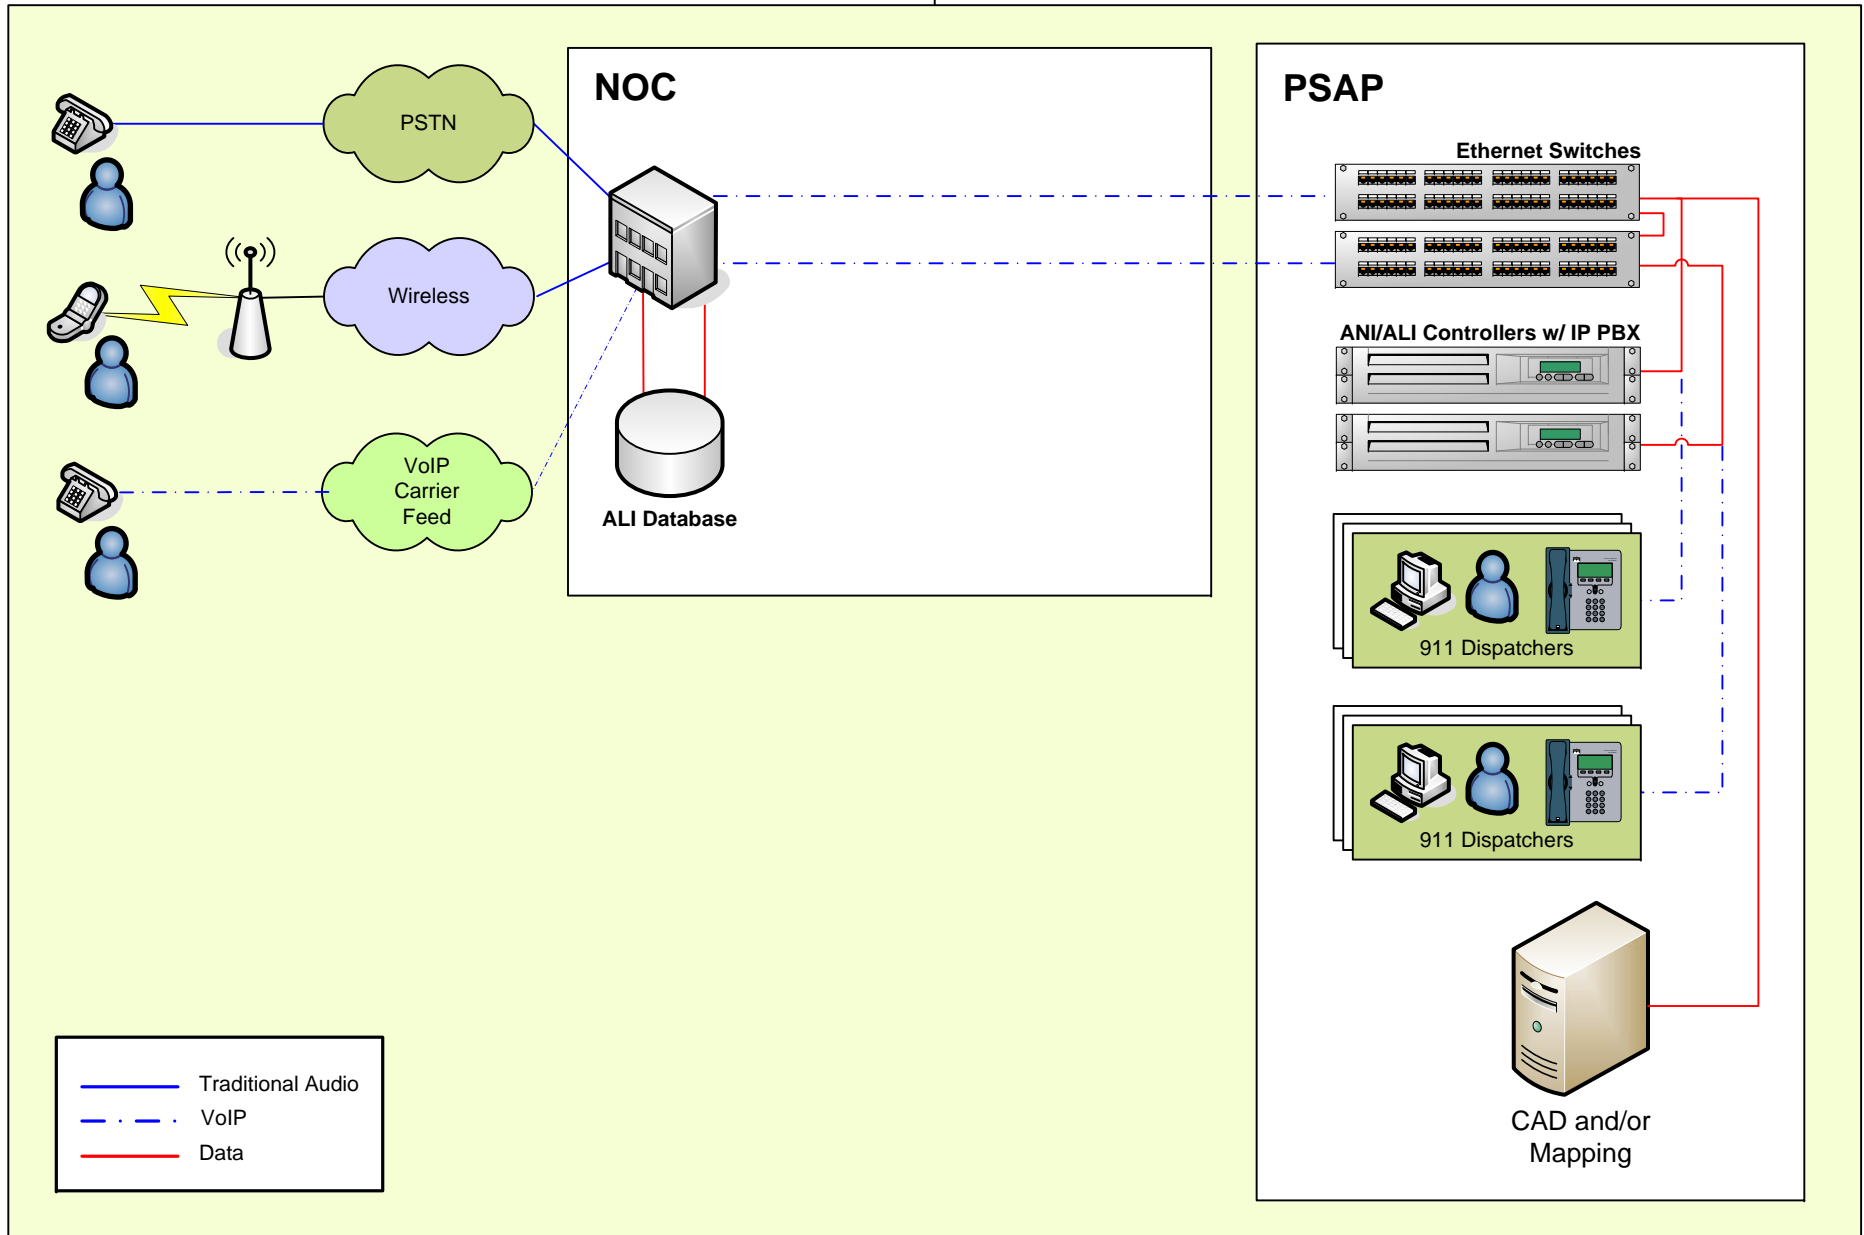

System Overview of PSAP Controller w/ VoIP PBX Using a Traditional E9-1-1 Network with CPE at PSAP

System Overview of PSAP Controller w/ VoIP PBX Using Proposed NG9-1-1 Network with CPE at PSAP

System Overview of PSAP Controller w/ VoIP PBX Using Hosted Solution NG9-1-1 Network with CPE at NOC