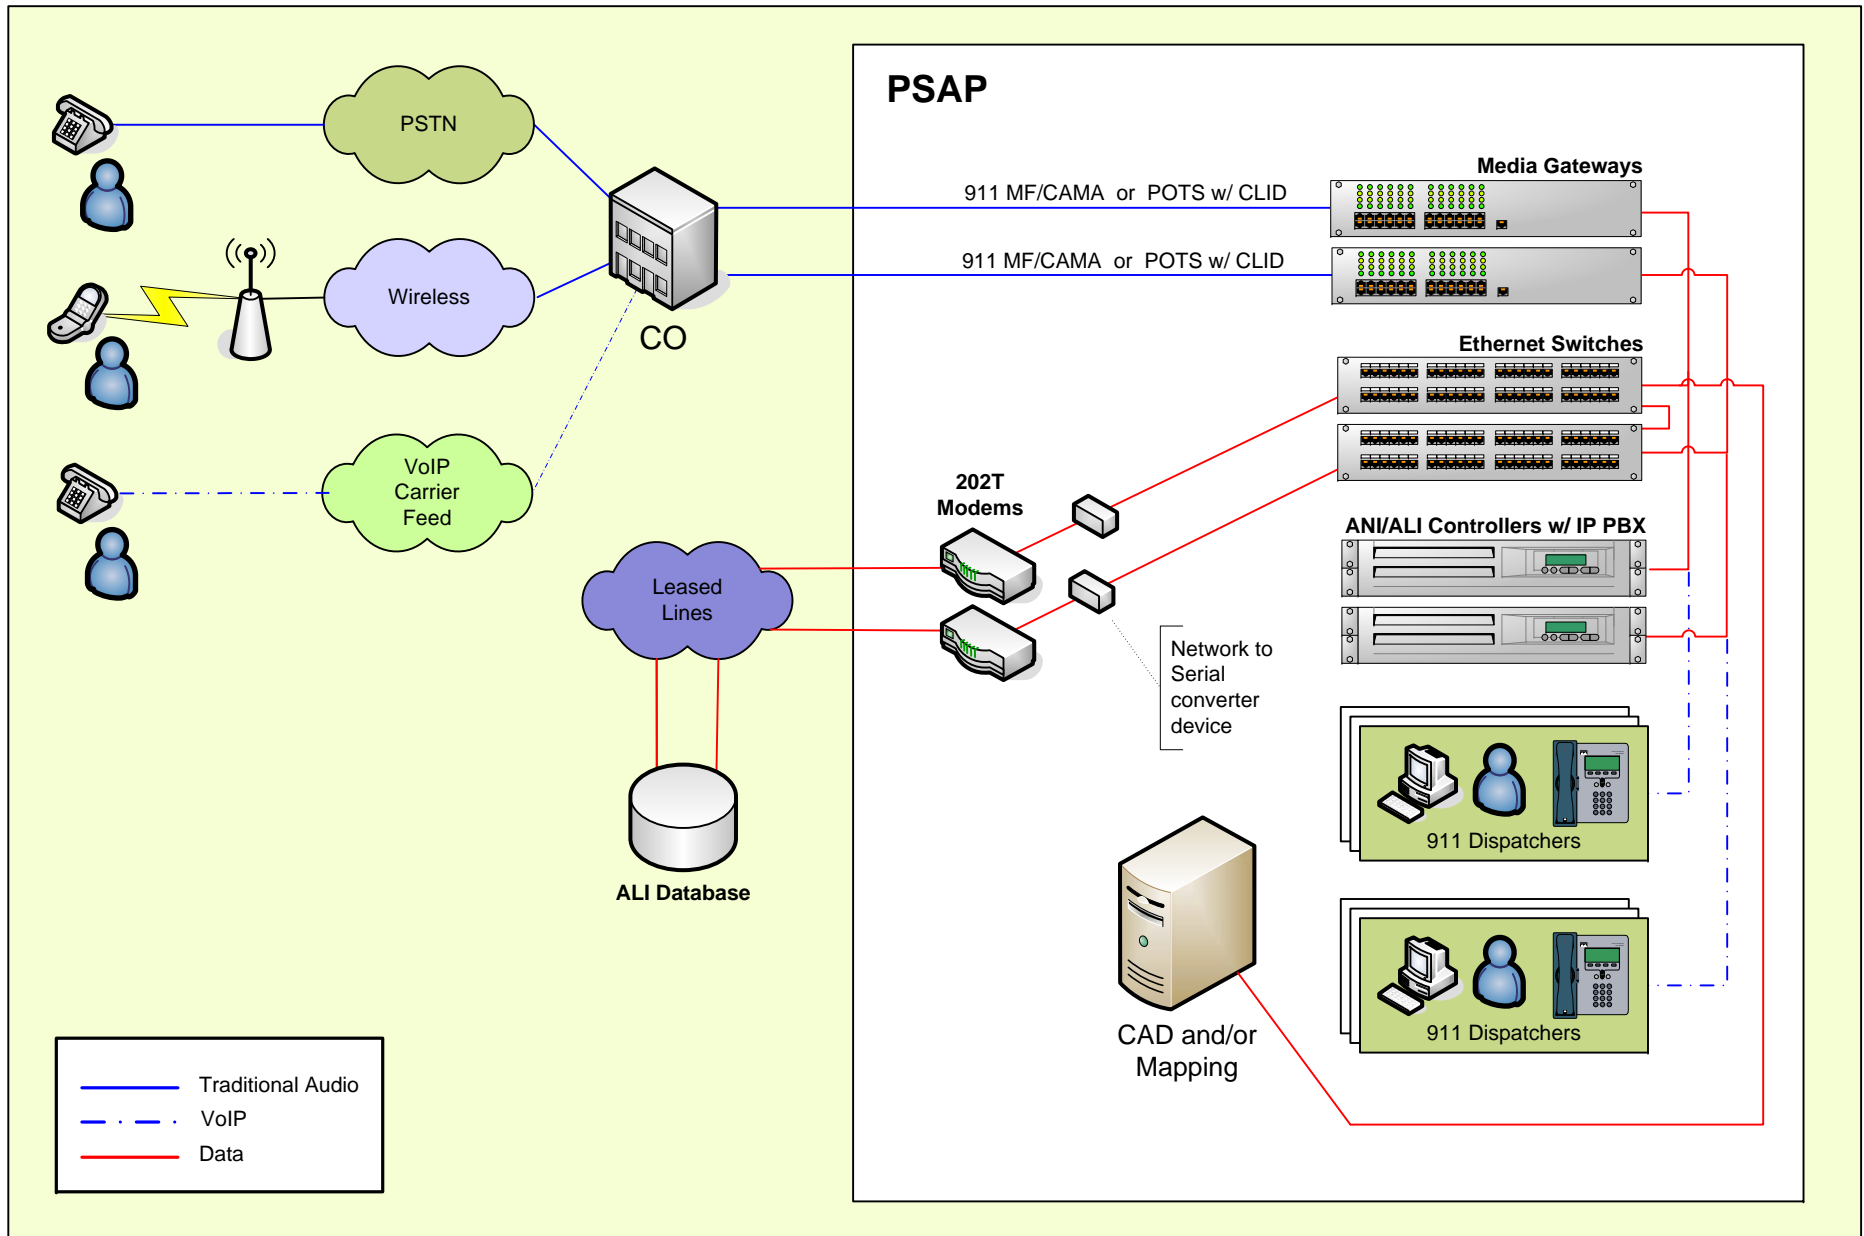

System Overview of PSAP Controller w/ VoIP PBX Using a Traditional E9-1-1 Network with CPE at PSAP

System Overview of PSAP Controller w/ VoIP PBX Using Proposed NG9-1-1 Network with CPE at PSAP

System Overview of PSAP Controller w/ VoIP PBX Using Hosted Solution NG9-1-1 Network with CPE at NOC